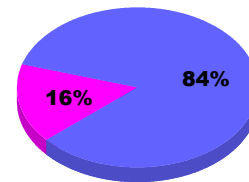

Gender Comparison 2012-2013

Jul/Aug/Sep

Legend: Male (Blue), Female (Magenta)